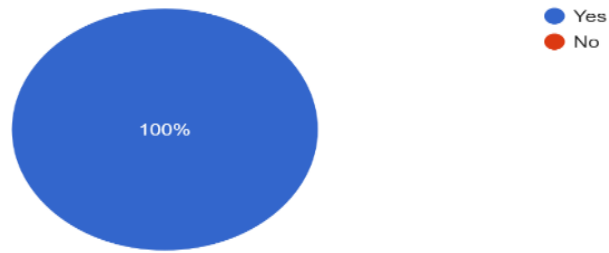

Do you feel proud to be associated with our university as an Alumni?

27 responses

Are you willing to participate in the alumni activities for the development of the university?

27 responses