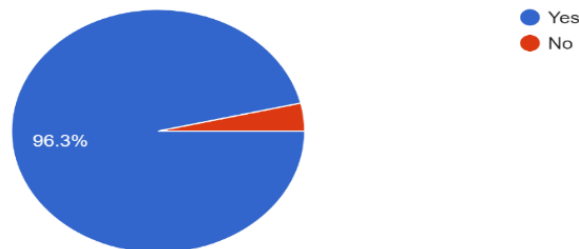

Where your grievances (if any) handled properly at the Department/University?

27 responses