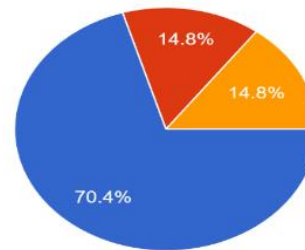

Overall Rating of academic programs

27 responses

- Excellent
- Very Good
- Good
- Satisfactory
- Not Satisfactory

Sudipta Das
Convener
Internal Quality Assurance Cell
(I Q A C)
B. B. College, Asansol

A Basu
DR. AMITAVA BASU
Principal, B. B. College
Ushagram, Asansol, P Bardhaman
West Bengal - 713303