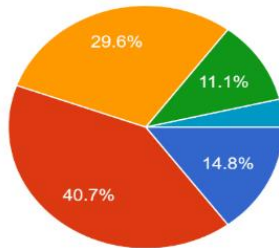

Rate the Hostel Facilities

27 responses

- Excellent
- Very Good
- Good
- Satisfactory
- Not Satisfactory
- Hostel not availed