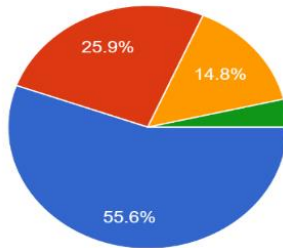

Rate the College ambience

27 responses

- Excellent
- Very Good
- Good
- Satisfactory
- Not Satisfactory