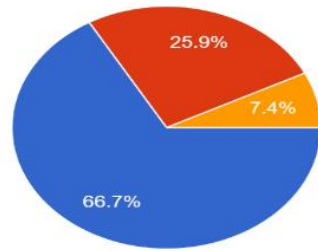

Rate the courses that you have studied
27 responses

- Excellent
- Very Good
- Good
- Satisfactory
- Not Satisfactory