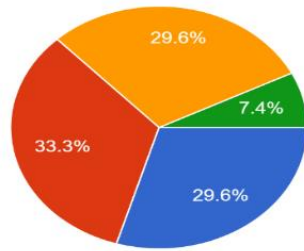

Rate the Canteen Facilities

27 responses

- Excellent
- Very Good
- Good
- Satisfactory
- Not Satisfactory