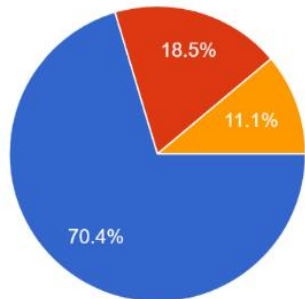

Rate the Computer, Internet & Wi-Fi Facilities:

27 responses

- Excellent
- Very Good
- Good
- Satisfactory
- Not Satisfactory

Overall Rating of the College

27 responses

- Excellent
- Very Good
- Good
- Satisfactory
- Not Satisfactory