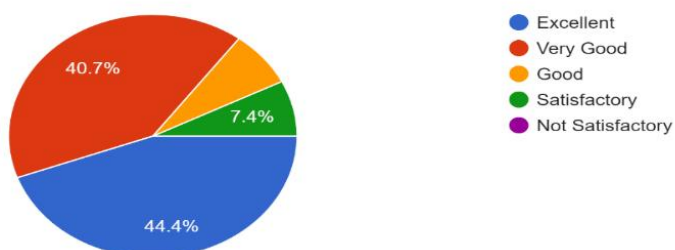

Rate the Admission Procedure
27 responses