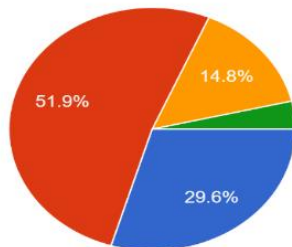

Rate the Infrastructure & Lab facilities
27 responses

- Excellent
- Very Good
- Good
- Satisfactory
- Not Satisfactory