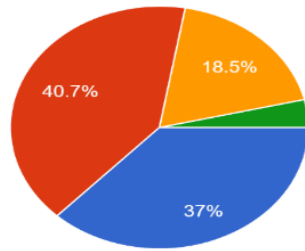

Rate the Computer, Internet & Wi-Fi Facilities:

27 responses

- Excellent
- Very Good
- Good
- Satisfactory
- Not Satisfactory