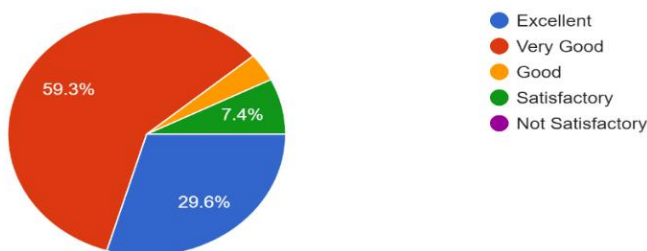

Parameters ↓	Opinion →	Highly Satisfactory	Satisfactory	Not Satisfactory		
17. Where your grievances (if any) handled properly at the Department/University?		42.9%	53.6%	3.6%		
Parameter ↓	Opinion →	Helpful to a great extent	Helpful to some extent	Not at all		
18. Relevance of curriculum in your Job		74.1%	25.9%	0%		

2. ALUMNI FEEDBACK [Graphical Analysis]

Rate the Alumni Association/Network of old Friends
27 responses